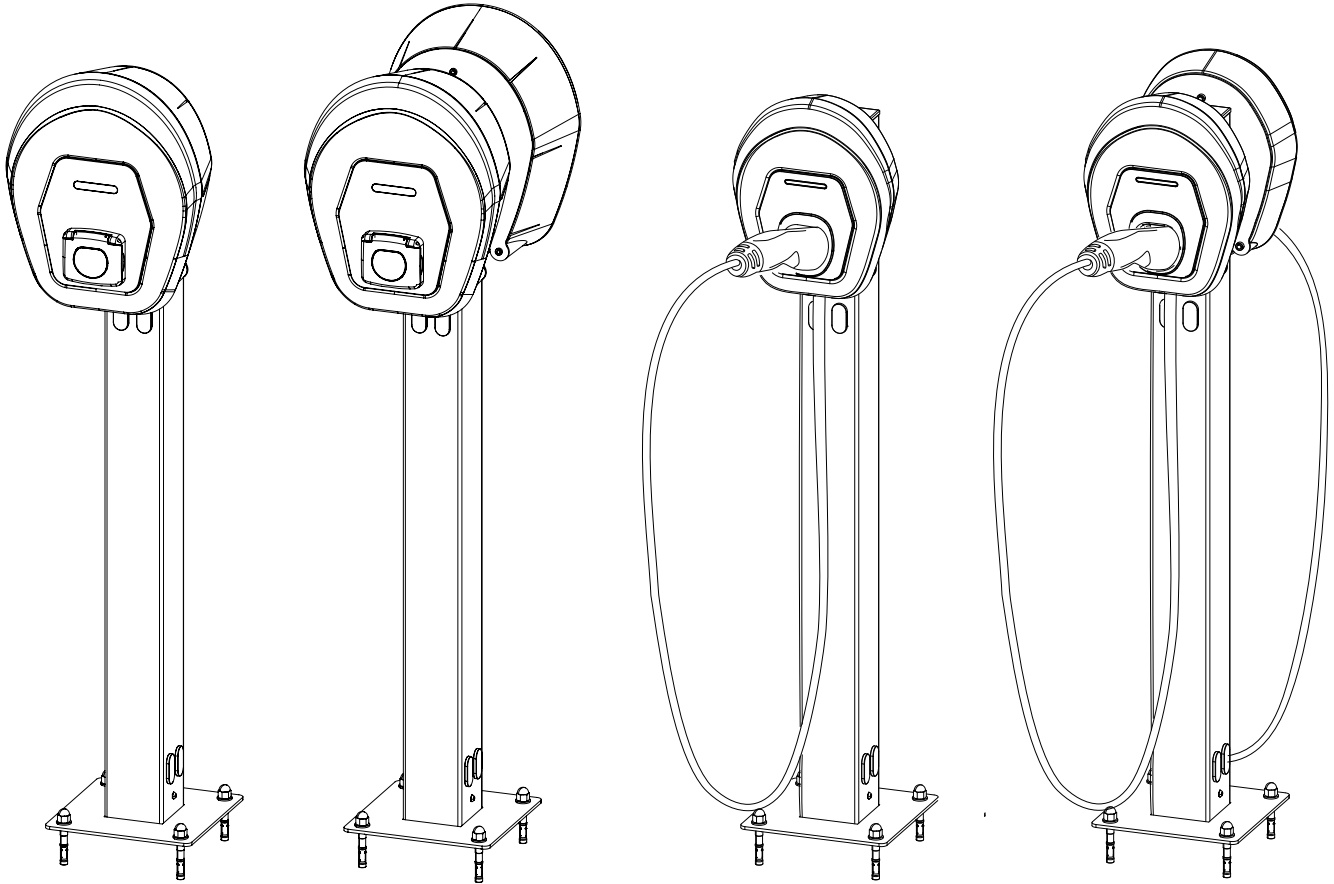

Installation Poles

Rev.01 - 01/2025
PKM.000011

MSP.056001	MSP.056002	MSP.054001	MSP.054002
-------------------	-------------------	-------------------	-------------------

	M6X10 	M6X20 	M6X12 	M8X25 	PLUG 100x100 	PLUG 50x25 
SINGLE						
MSP.056001	1x	4x	3x		1x	4x
MSP.054001	1x	4x		3x	1x	4x
DOUBLE						
MSP.056002	1x	8x	6x		1x	8x
MSP.054002	1x	8x		6x	1x	8x